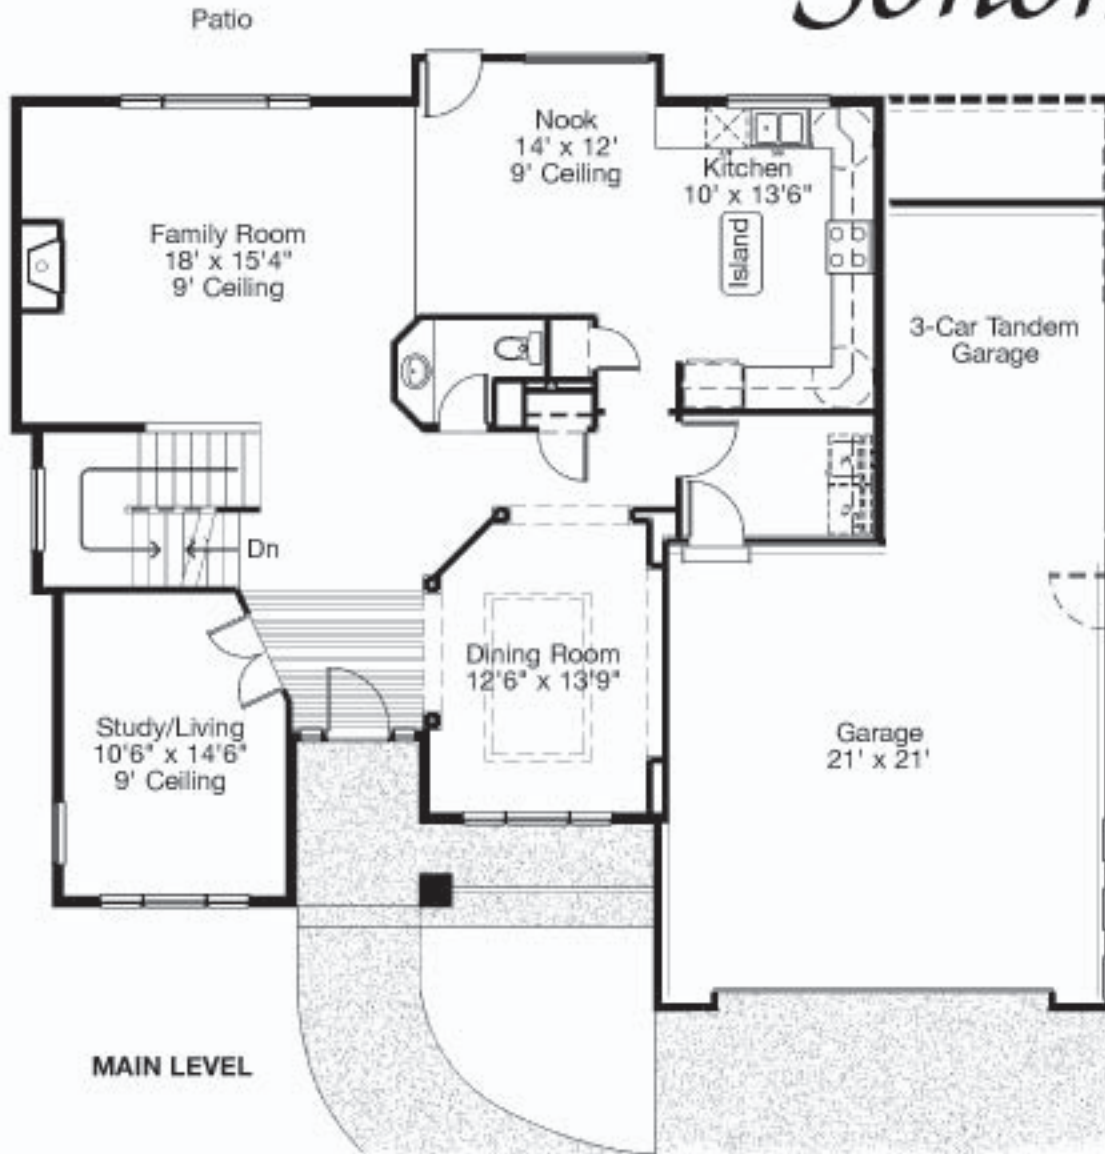

Sonoma

OPTIONAL
UPPER LEVEL LAUNDRY

UPPER LEVEL

4 BEDROOM • 3-1/2 BATH

2556 Finished Sq. Ft.

1288 Basement Sq. Ft.

3844 Total Sq. Ft.

All floor plans and exterior renderings are artists' conceptions. Floor plans, exteriors, and standard features may vary depending on the elevation and options selected. Room dimensions are approximate. Heartview Homes reserves the right to modify all plans and specifications without notice or obligation.