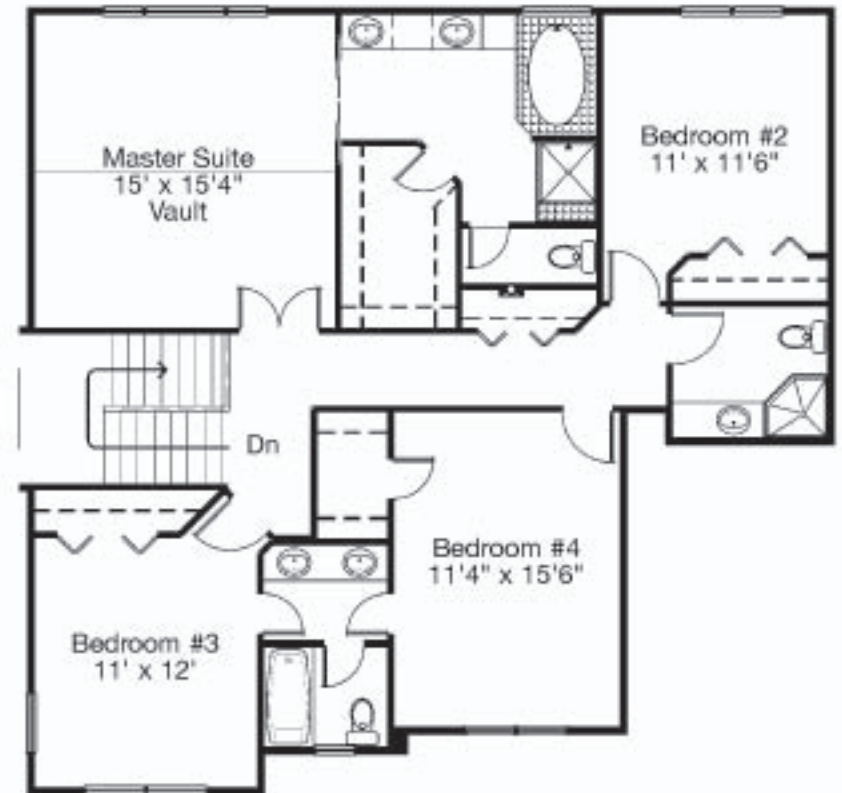

Sonoma

OPTIONAL
UPPER LEVEL LAUNDRY

UPPER LEVEL

4 BEDROOM • 3-1/2 BATH

2556 Finished Sq. Ft.

1288 Basement Sq. Ft.

3844 Total Sq. Ft.

All floor plans and exterior renderings are artists' conceptions. Floor plans, exteriors, and standard features may vary depending on the elevation and options selected. Room dimensions are approximate. Heartview Homes reserves the right to modify all plans and specifications without notice or obligation.